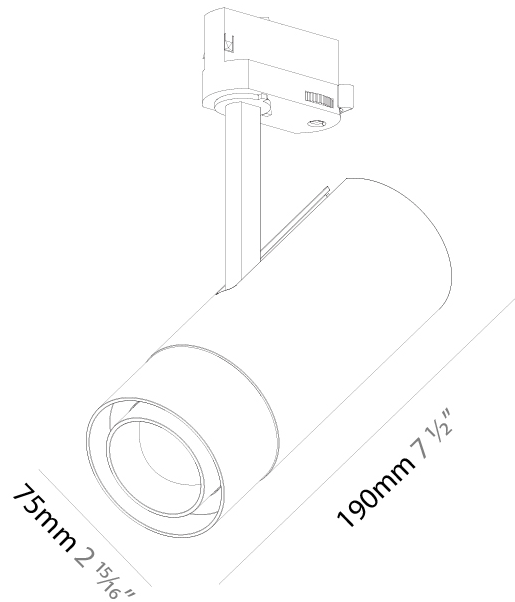

GENERAL

Series: Imagine
 Subseries: Imagine Flex
 Brand: Prolicht
 Division: Architectural
 Mounting Type: Surface
 Mounting Location: Ceiling
 Subcategory: Spots

PHYSICAL

Shape: Cylinder
 Diameter (mm): 75
 Diameter (in): 2 ¹⁵/₁₆
 Height (mm): 190
 Height (in): 7 ¹/₂
 Max. Overall Height (mm): 235
 Max. Overall Height (in): 9 ¹/₄
 Light Distribution: Adjustable / Direct
 Weight (kg): 0.919
 Weight (lbs): 2.02
 Fixture Finish: [SSR / BKV / CWI / CRY / HAB / UFT / ITA / RUA / FTG / MYG / LOD / PUS / FRO / FUP / KIA / POP / BLS / SPG / MEY / GOH / GUM / CHC / COM / ABZ / JAG / OBR / MOS / ROR](#)
 Fixture Material: Aluminum Die Cast

GENERAL

Series: Imagine
 Subseries: Imagine Flex
 Brand: Prolicht
 Division: Architectural
 Mounting Type: Track
 Mounting Location: Ceiling
 Subcategory: Spots

PHYSICAL

Shape: Cylinder
 Diameter (mm): 75
 Diameter (in): 2 ¹⁵/₁₆
 Height (mm): 190
 Height (in): 7 ¹/₂
 Max. Overall Height (mm): 210
 Max. Overall Height (in): 8 ¹/₄
 Light Distribution: Adjustable / Direct
 Weight (kg): 0.702
 Weight (lbs): 1.54
 Fixture Finish: SSR / BKV / CWI / CRY / HAB / UFT / ITA / RUA / FTG / MYG / LOD / PUS / FRO / FUP / KIA / POP / BLS / SPG / MEY / GOH / GUM / CHC / COM / ABZ / JAG / OBR / MOS / ROR
 Holder Finish: BLK / WHI / SIL
 Fixture Material: Aluminum Die Cast

OPTICAL

Reflector°: 14° to 48°
 Adjustability: Rotational 350°; Tilt 90°

RATINGS AND CERTIFICATIONS

Certified By: Certified for North American Standards
 IP rating: IP20

A3T110-

PROJECT

TYPE

SPECIFIER