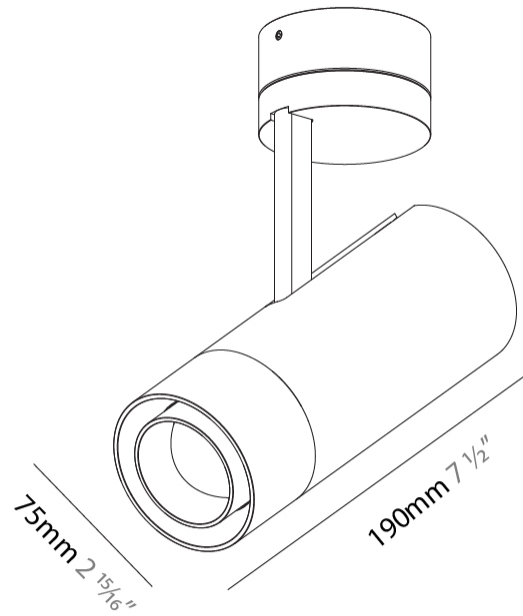

GENERAL

Series: Imagine
 Subseries: Imagine Flex
 Brand: Prolicht
 Division: Architectural
 Mounting Type: Surface
 Mounting Location: Ceiling
 Subcategory: Spots

PHYSICAL

Shape: Cylinder
 Diameter (mm): 75
 Diameter (in): 2 ¹⁵/₁₆
 Height (mm): 190
 Height (in): 7 ¹/₂
 Max. Overall Height (mm): 235
 Max. Overall Height (in): 9 ¹/₄
 Light Distribution: Adjustable / Direct
 Weight (kg): 0.919
 Weight (lbs): 2.02
 Fixture Finish: [SSR / BKV / CWI / CRY / HAB / UFT / ITA / RUA / FTG / MYG / LOD / PUS / FRO / FUP / KIA / POP / BLS / SPG / MEY / GOH / GUM / CHC / COM / ABZ / JAG / OBR / MOS / ROR](#)
 Fixture Material: Aluminum Die Cast

OPTICAL

Reflector°: 14° to 48°
 Adjustability: Rotational 350°; Tilt 90°

RATINGS AND CERTIFICATIONS

Certified By: Certified for North American Standards
 IP rating: IP20

A3D105-

PROJECT

TYPE

SPECIFIER